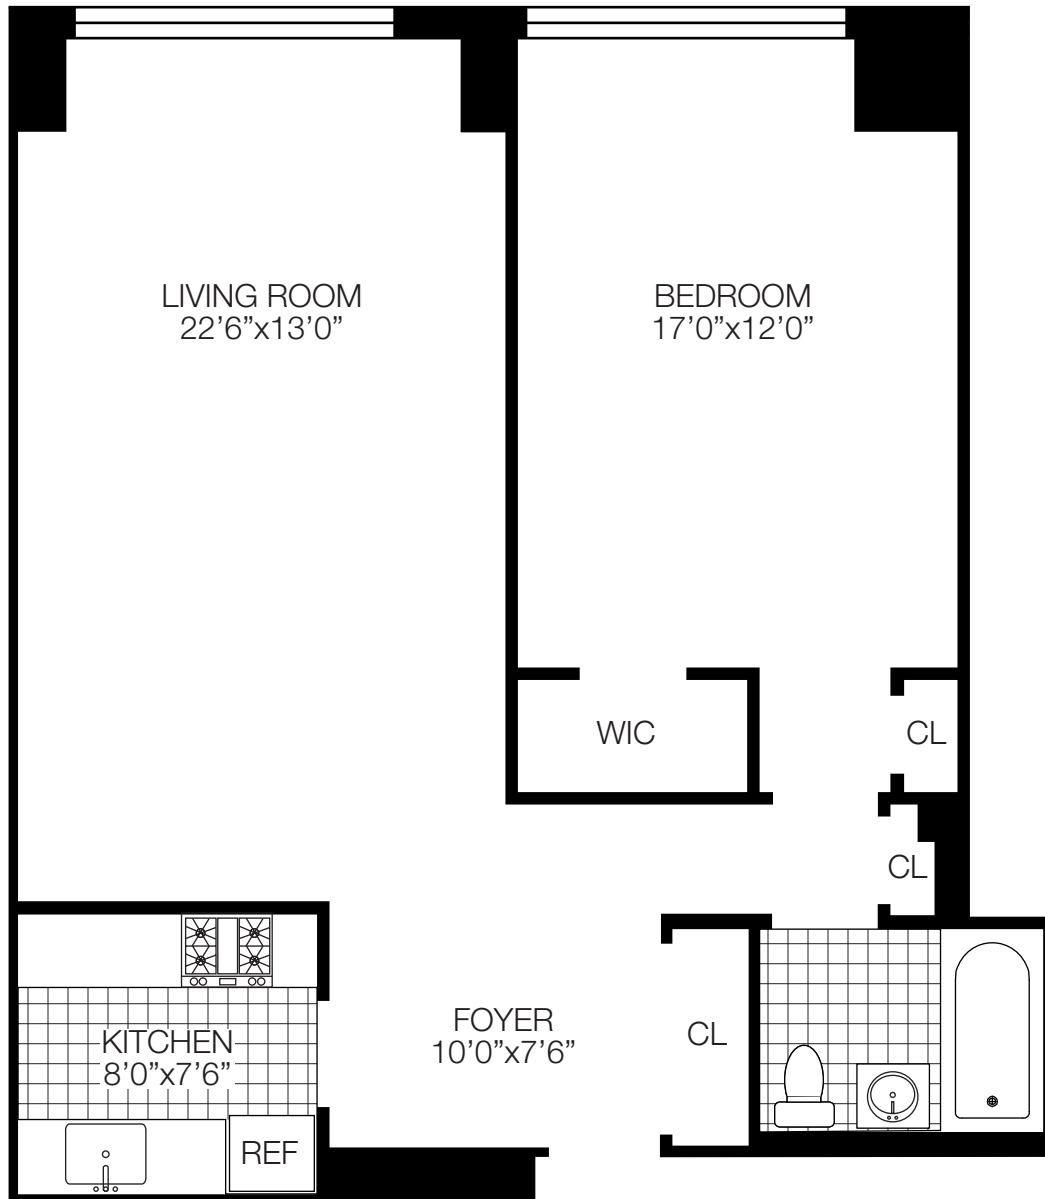

RIVERS BEND

ONE BEDROOM
ONE BATH
FLOORS 1-10

501 EAST 87TH STREET
NEW YORK, NEW YORK 10021
212-249-7400
www.solowresidential.com

SOLOW57
SOLOW BUILDING COMPANY

The unit layout, square footage and dimensions are approximate. Apartments may vary in layout and equipment.