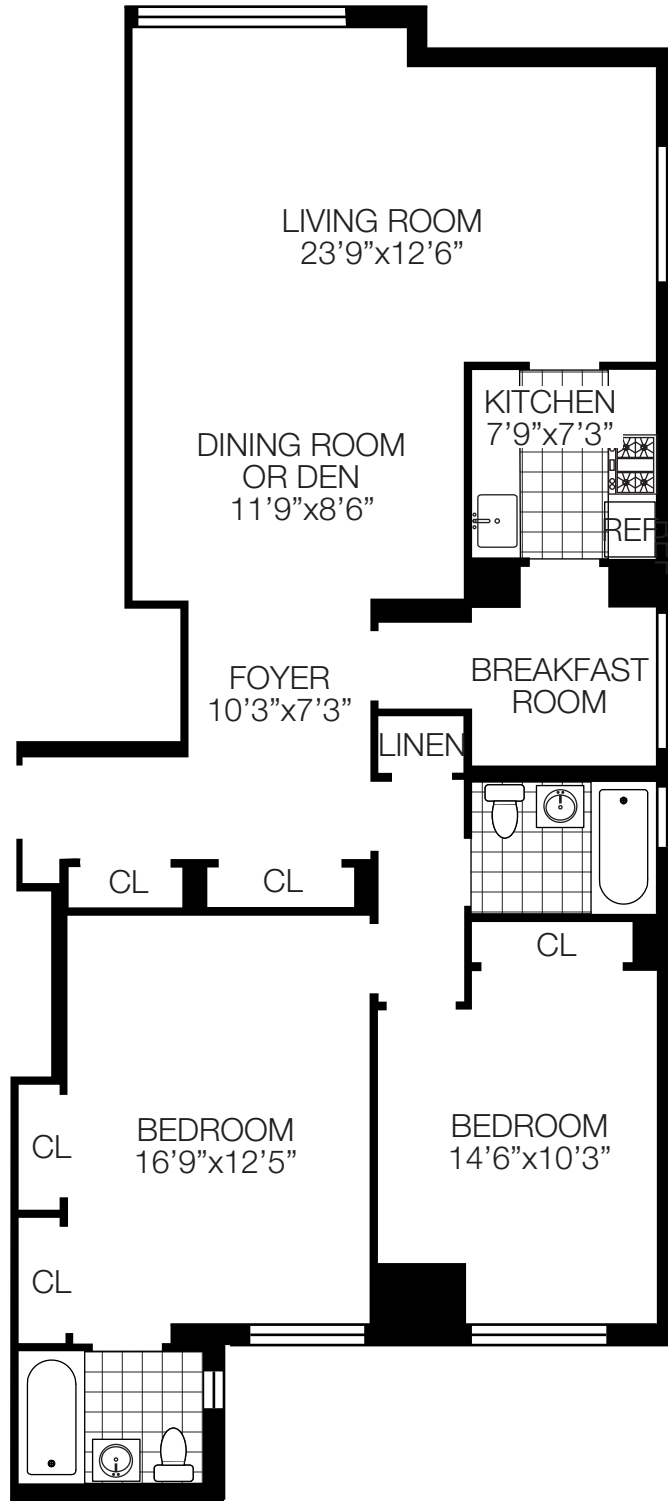

RIVERS BEND

J

TWO BEDROOM
TWO BATH
FLOORS 1-10

501 EAST 87TH STREET
NEW YORK, NEW YORK 10021
212-249-7400
www.solowresidential.com

SOLOW57
SOLOW BUILDING COMPANY

The unit layout, square footage and dimensions are approximate. Apartments may vary in layout and equipment.