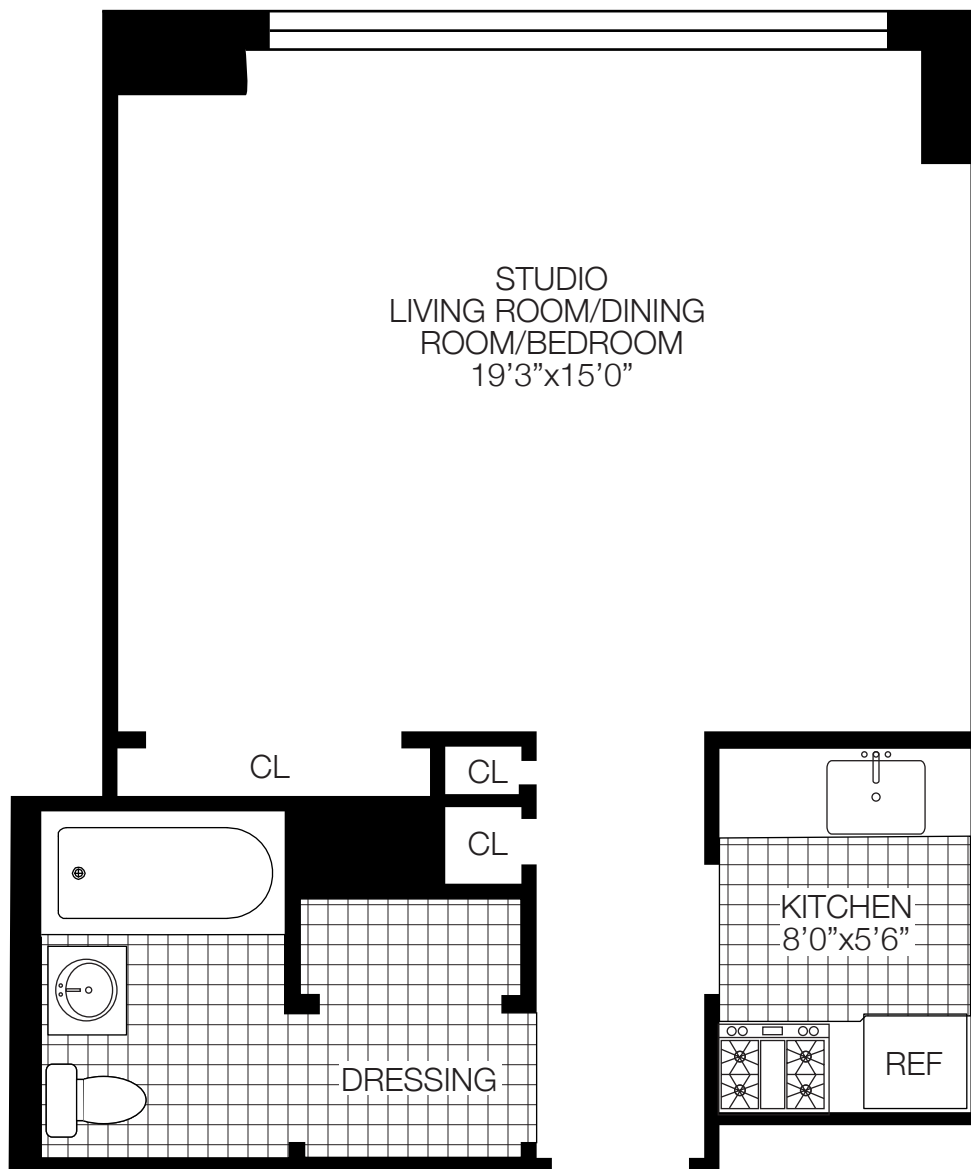

## K

STUDIO  
ONE BATH  
FLOORS 1-10

501 EAST 87TH STREET  
NEW YORK, NEW YORK 10021  
212-249-7400  
[www.solowresidential.com](http://www.solowresidential.com)

**SOLOW57**  
SOLOW BUILDING COMPANY

The unit layout, square footage and dimensions are approximate. Apartments may vary in layout and equipment.