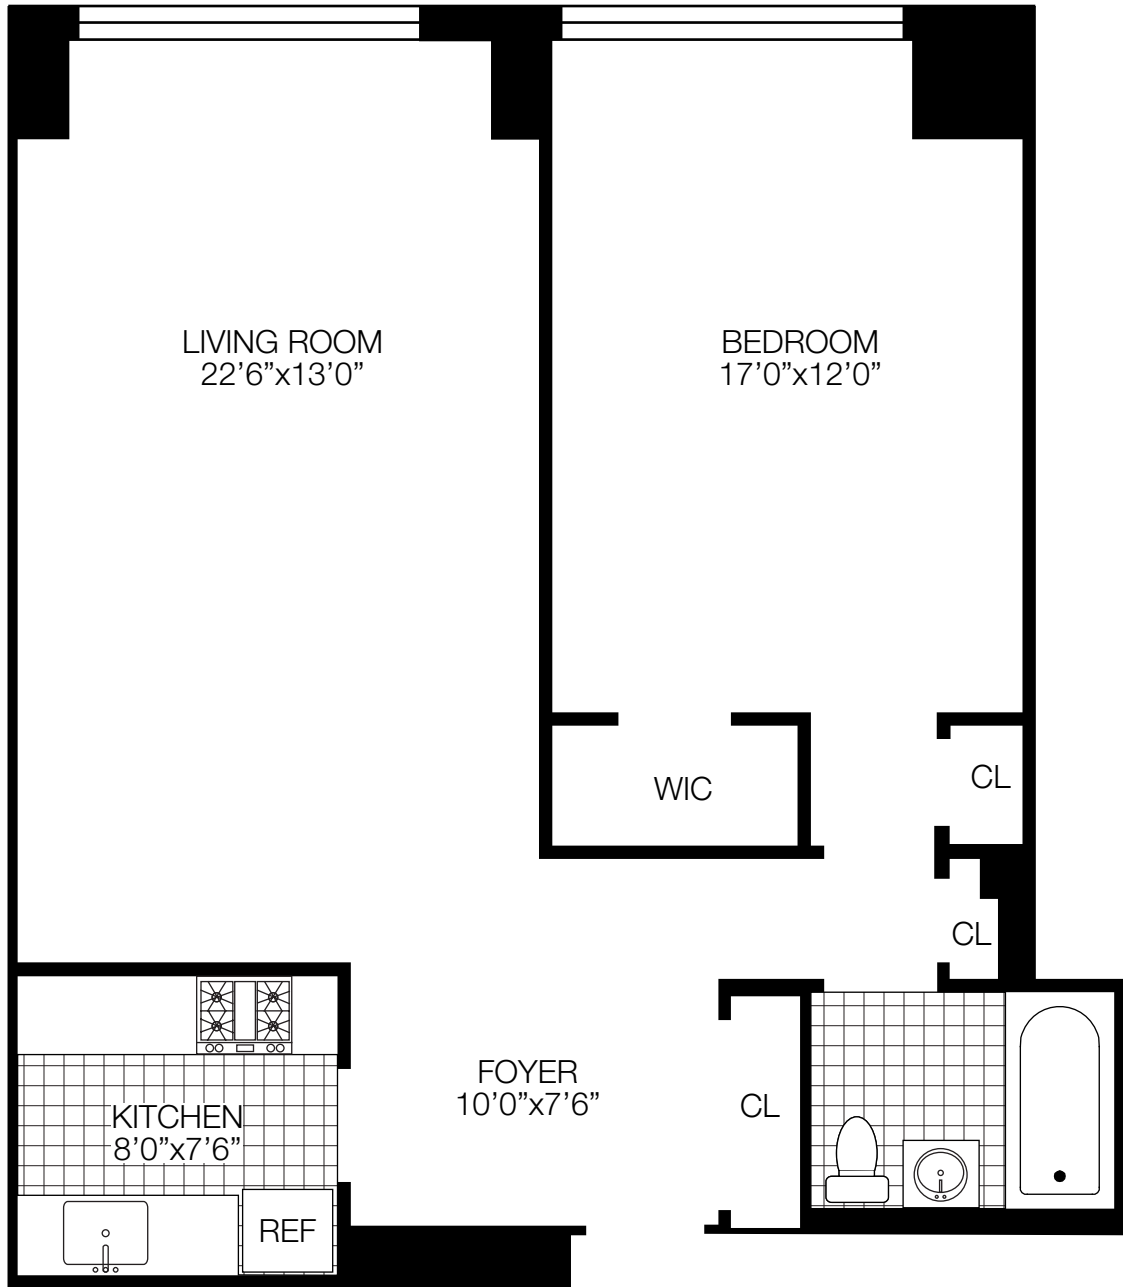

RIVERS BEND

H

ONE BEDROOM
ONE BATH
FLOORS 11-12

501 EAST 87TH STREET
NEW YORK, NEW YORK 10021
212-249-7400
www.solowresidential.com

SOLOW57
SOLOW BUILDING COMPANY

The unit layout, square footage and dimensions are approximate. Apartments may vary in layout and equipment.