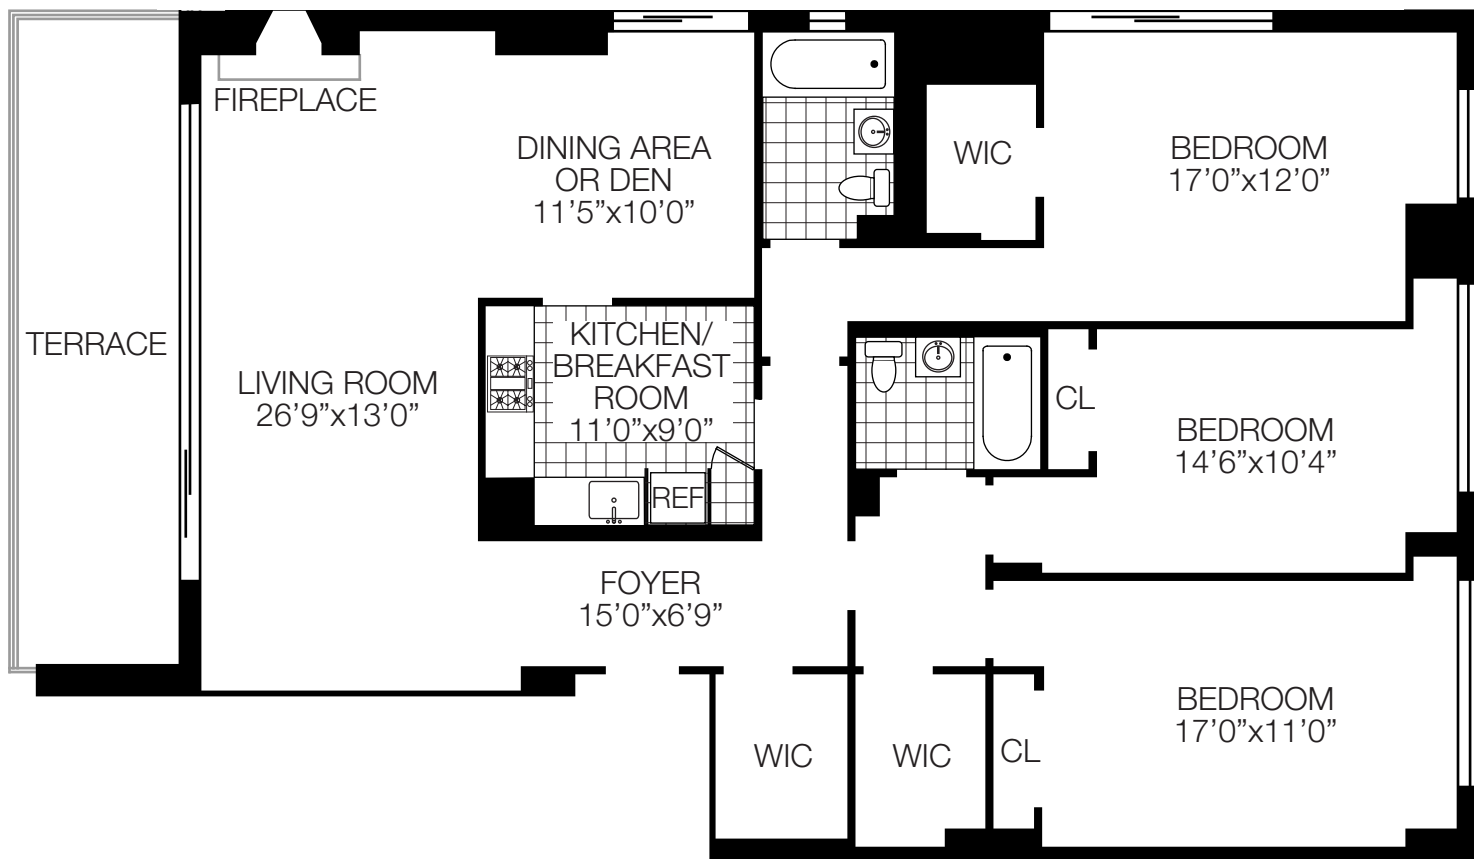

## B

THREE BEDROOM  
TWO BATH  
FLOORS 14-16

501 EAST 87TH STREET  
NEW YORK, NEW YORK 10128  
646-479-8308  
[www.solowresidential.com](http://www.solowresidential.com)

**SOLOW57**  
SOLOW BUILDING COMPANY

The unit layout, square footage and dimensions are approximate. Apartments may vary in layout and equipment.