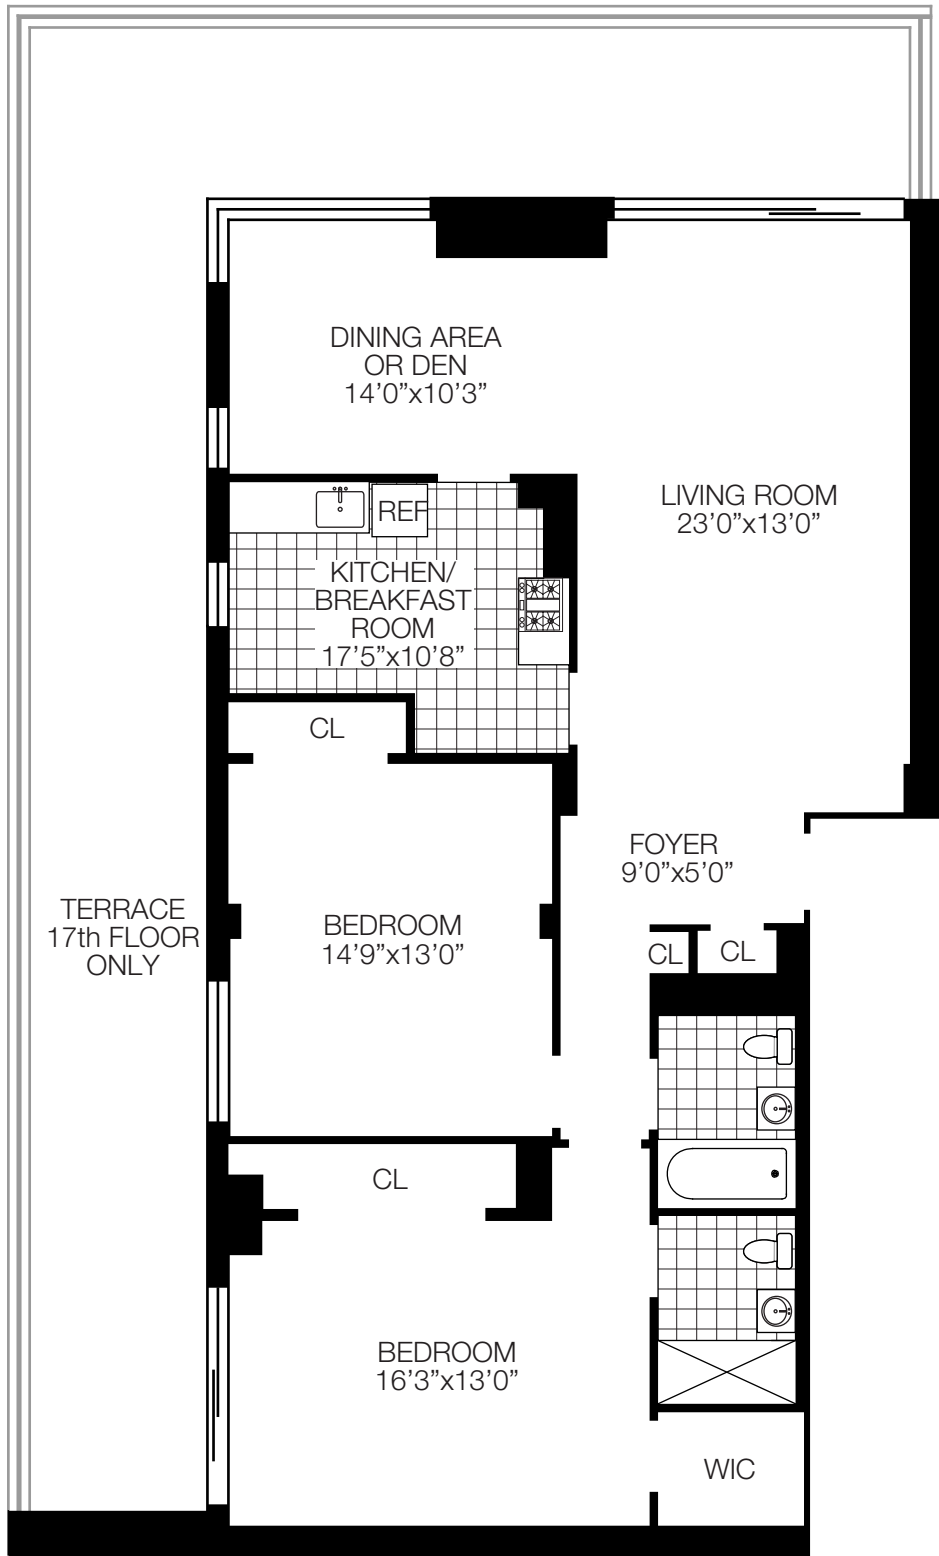

RIVERS BEND

C

TWO BEDROOM
TWO BATH
FLOORS 17-19

501 EAST 87TH STREET
NEW YORK, NEW YORK 10021
212-249-7400
www.solowresidential.com

SOLOW57
SOLOW BUILDING COMPANY

The unit layout, square footage and dimensions are approximate. Apartments may vary in layout and equipment.