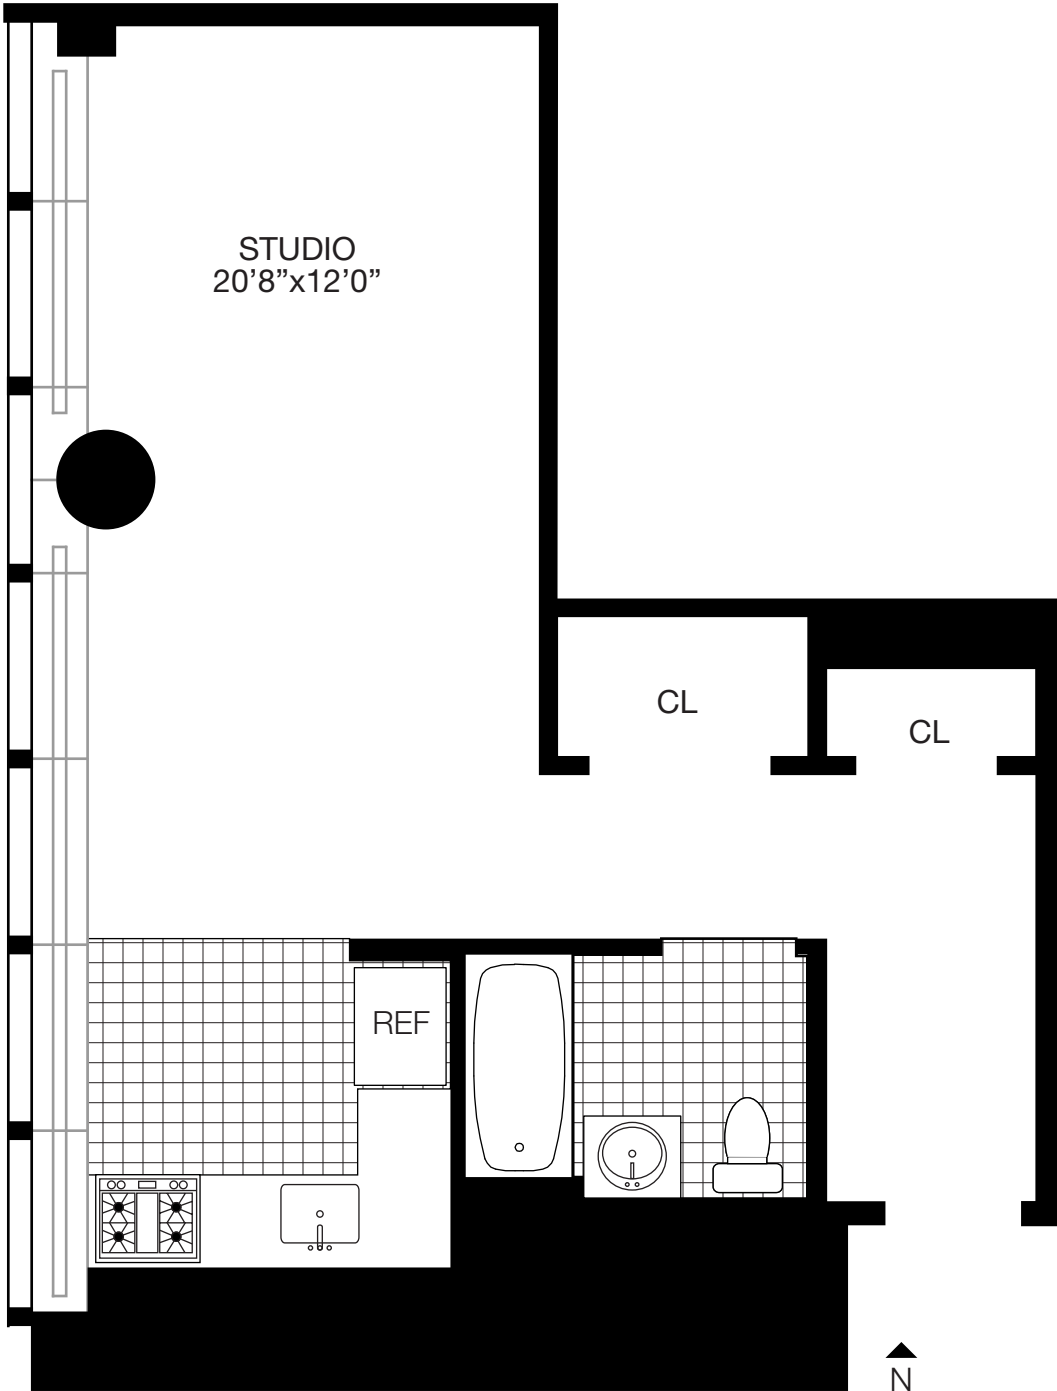

OneSutton PlaceNorth

A STUDIO ONE BATH

420 EAST 61ST STREET
NEW YORK, NEW YORK 10065
212-829-9000
www.solowresidential.com

SOLO9W57
SOLOW BUILDING COMPANY

The unit layout, square footage and dimensions are approximate. Apartments may vary in layout and equipment.