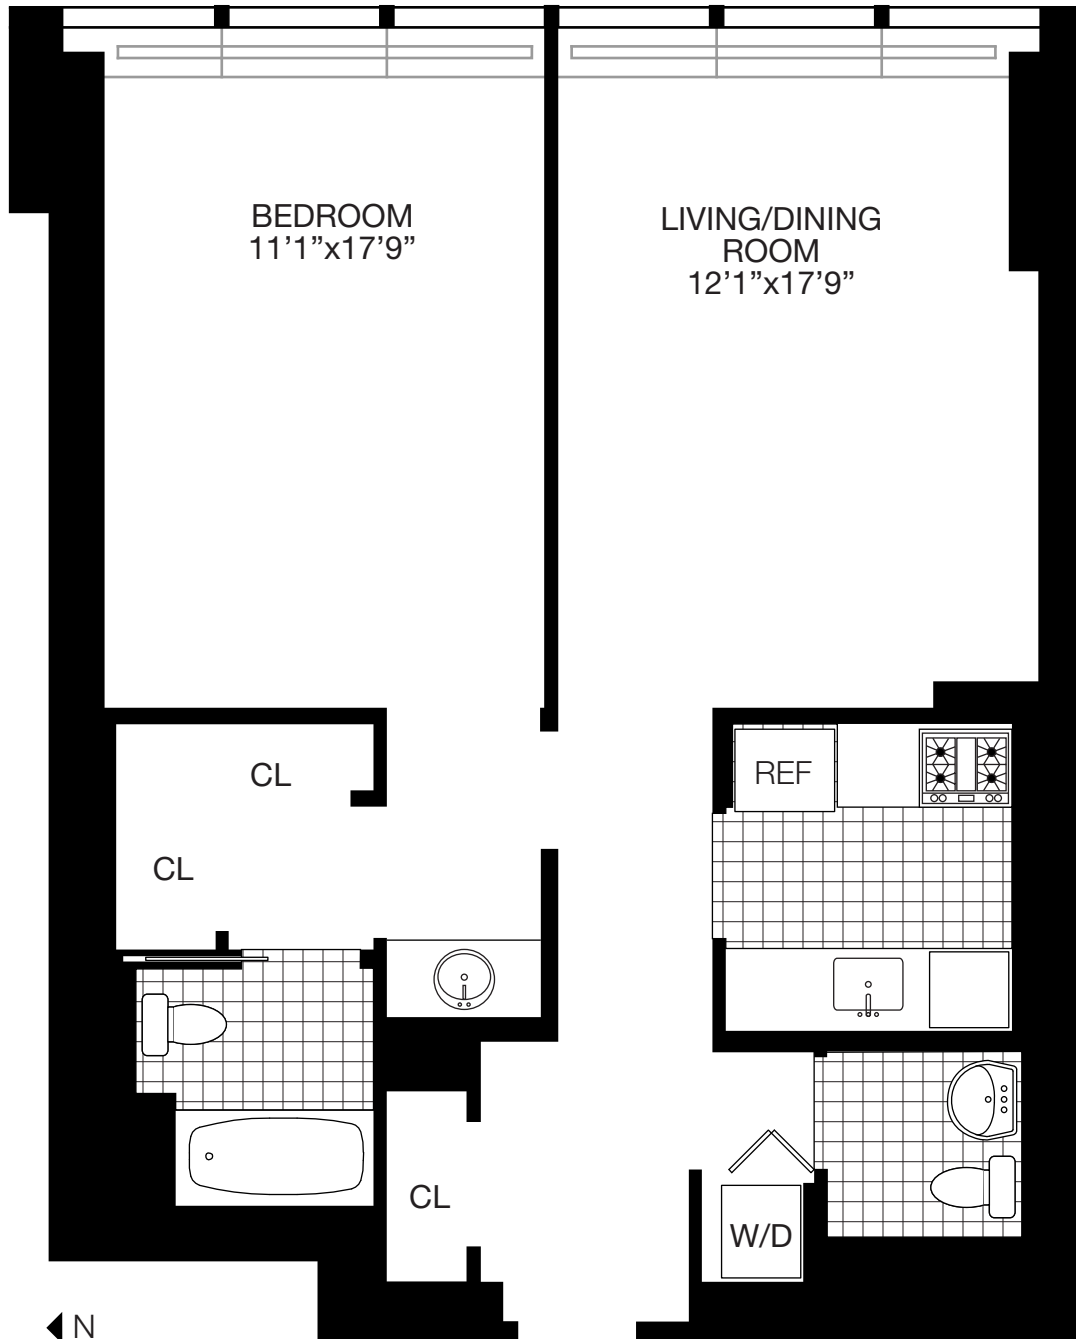

OneSutton PlaceNorth

C

ONE BEDROOM
ONE AND A HALF BATH

420 EAST 61ST STREET
NEW YORK, NEW YORK 10065
212-829-9000
www.solowresidential.com

SOLO9W57
SOLOW BUILDING COMPANY

The unit layout, square footage and dimensions are approximate. Apartments may vary in layout and equipment.