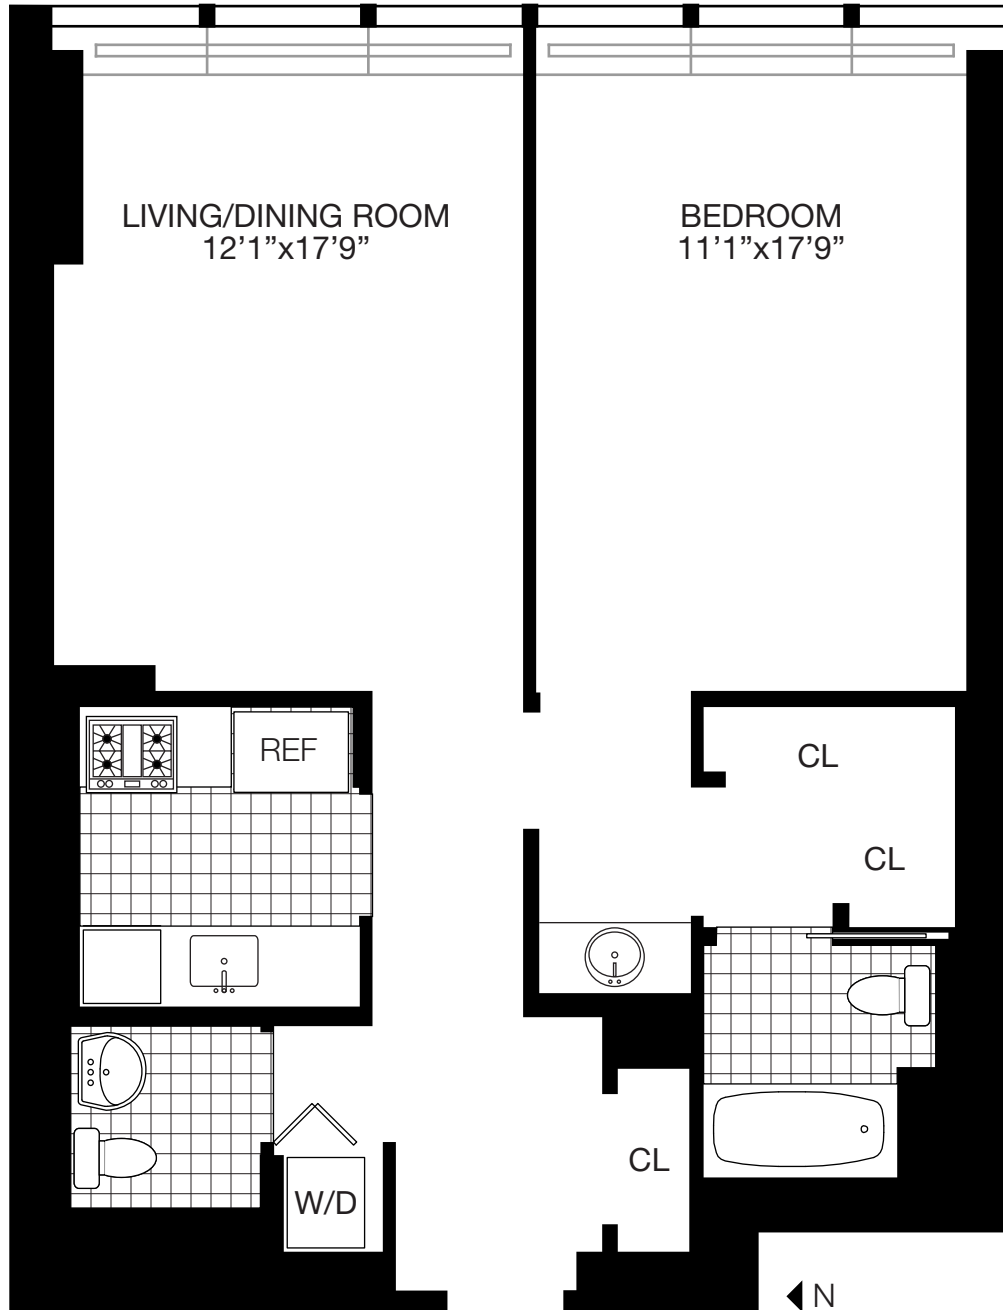

## D

ONE BEDROOM  
ONE AND A HALF BATH

420 EAST 61ST STREET  
NEW YORK, NEW YORK 10065  
212-829-9000  
[www.solowresidential.com](http://www.solowresidential.com)

**SOLOW57**  
SOLOW BUILDING COMPANY

The unit layout, square footage and dimensions are approximate. Apartments may vary in layout and equipment.